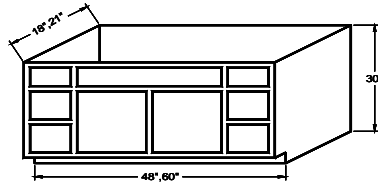

2 DOOR VANITY CABINETS-Working Drawers

18" & 21" deep- 2 door

2 Door, 2 Drawer, 2 False Drawerfronts

VSD3618	
VSD3621	
VSD4221	

18" & 21" deep- 2 door

2 Door, 4 Drawer, 3 False Drawerfronts

VAN4818-2D	
VAN6018-2D	
VAN4821-2D	
VAN6021-2D