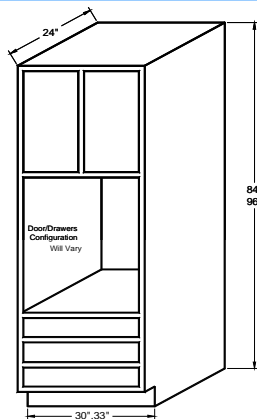

SPECIFY

1 Door, 1 Drawer, 1 Adj. Shelf

| | |
|--------|-----------|
| BBC30L | or BBC30R |
| BBC33L | or BBC33R |
| BBC36L | or BBC36R |
| BBC39L | or BBC39R |
| BBC42L | or BBC42R |

BASE CABINET SIDE DUMMY DOOR

Corner Sink Base (BCSF)

PANTRY CABINET/LINEN CABINET

3 or 6 Door, 5 Adj. Shelves

78" & 84"

| | |
|----------|--|
| VALC7818 | |
| VALC7821 | |
| WP128424 | |
| WP188424 | |
| WP248424 | |
| WP308424 | |
| WP368424 | |

96"

| | |
|----------|--|
| WP129624 | |
| WP189624 | |
| WP249624 | |
| WP309624 | |
| WP369624 | |

84" & 96" HIGH UNIVERSAL OVEN CABINETS

2 Door & 1, 2 or 3 Drawer - For Single or Double Oven

84"

| | |
|--------|--|
| OC3084 | |
| OC3384 | |