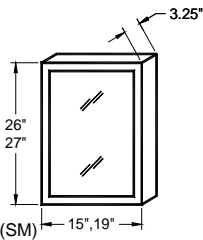

(SM)

BV Bath Wall Cab. 2 Door w/ 1 Open Shelf

BV1248	
BV2126	
BV2430	
1836A	18"w x 36"h

SM Mirror Medicine Cabinet

SM1926	1 door, 1 fixed shelf
SM1527	1 door, 1 fixed shelf
SM3027	2 door, 1 fixed shelf