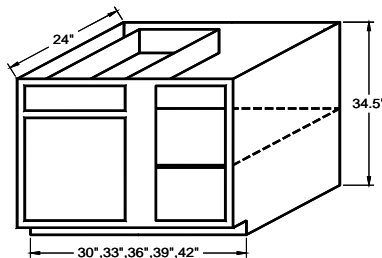

3 Working Drawers, 1 False For Cooktop (not pictured)

| | |
|--------|--|
| DB36-4 | |
|--------|--|

DRAWER ONLY CABINET 30"W x 24"D x 7.5"H

1 or 2 Drawer

| | |
|--------|--|
| BD30-1 | |
| BD30-2 | |

BLIND CORNER BASE CABINET