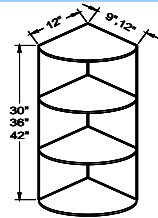

WALL OPEN END SHELF UNIT

Open End Shelf Unit, 3 Shelves	
WES0930	
WES0936	
WES0942	
WES1230	
WES1236	
WES1242