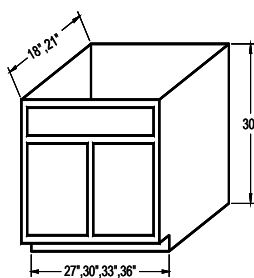

2 Door, 1 False Drawerfront

18" & 21" deep

VSB1816-1	1 door, 16" deep
VSB2418	1 door
VSB3018	
VSB3618	
VSB1821	
VSB2121	
VSB2421	
VSB2721	
VSB3021	
VSB3321	
VSB3621	
VSB4221	2 false drawerfronts