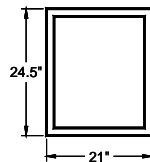

VANITY CABINET SIDE DUMMY DOOR

Decorative False Door

VBD