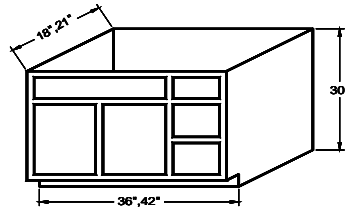

2 DOOR VANITY CABINETS-Working Drawers

18" & 21" deep- 2 door

2 Door, 2 Drawer, 2 False Drawerfronts

VSD3618	
VSD3621	
VSD4221	

18" & 21" deep- 2 door

2 Door, 4 Drawer, 3 False Drawerfronts

VAN4818-2D	
VAN6018-2D	
VAN4821-2D	
VAN6021-2D