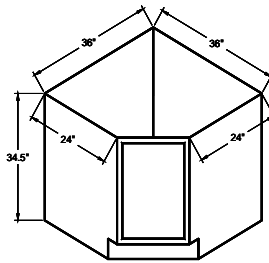

Decorative False Door

| | |
|--------|--|
| BD2430 | |
|--------|--|

BASE EASY REACH -90 DEGREE/LAZY SUSAN/CORNER SINK

Lazy Susan (DCB)

Easy Reach (ER)

| | |
|---------|-------------------|
| DCB3312 | corner lazy susan |
| DCB3612 | corner lazy susan |
| ER3612 | corner easy reach |
| BCSF36 | corner sink base |
| DCB3312 | corner frame base |

Corner Sink Base (BCSF)

PANTRY CABINET/LINEN CABINET

3 or 6 Door, 5 Adj. Shelves

78" & 84"

| | |
|----------|--|
| VALC7818 | |
| VALC7821 | |
| WP128424 | |
| WP188424 | |
| WP248424 | |
| WP308424 | |
| WP368424 | |