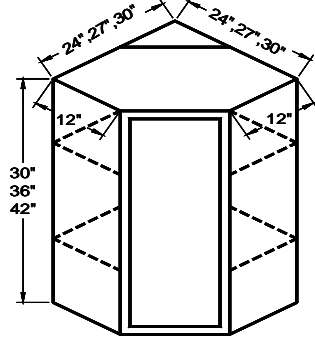

WALL CABINET SIDE DUMMY DOOR 30", 36" & 42" HIGH Decorative False Door

| | |
|--------|--|
| WD1230 | |
| WD1236 | |
| WD1242 | |

30" HIGH WALL CABINETS- 3 & 4 DOOR

30" H

4 Door- 2 Full Height & 2 Partial; 1 Open Center Shelf

1 Door, 2 Adj. Shelves

30"

| | |
|----------|-------------|
| WBC2430L | or WBC2430R |
| WBC2730L | or WBC2730R |
| WBC3030L | or WBC3030R |
| WBC3330L | or WBC3330R |
| WBC3630L | or WBC3630R |

36"

| | |
|----------|-------------|
| WBC2436L | or WBC2436R |
| WBC2736L | or WBC2736R |
| WBC3036L | or WBC3036R |
| WBC3336L | or WBC3336R |
| WBC3636L | or WBC3636R |

42"

| | |
|----------|-------------|
| WBC2442L | or WBC2442R |
| WBC2742L | or WBC2742R |
| WBC3042L | or WBC3042R |
| WBC3342L | or WBC3342R |
| WBC3642L | or WBC3642R |

30", 36" & 42" HIGH WALL DIAGONAL CORNER CABINETS

1 Door, 2 Adj. Shelves

30"

| | |
|---------|--|
| WDC2430 | |
| WDC2730 | |
| WDC3030 | |

36"

| | |
|---------|--|
| WDC2436 | |
| WDC2736 | |
| WDC3036 | |

42"

| | |
|---------|--|
| WDC2442 | |
| WDC2742 | |
| WDC3042 | |