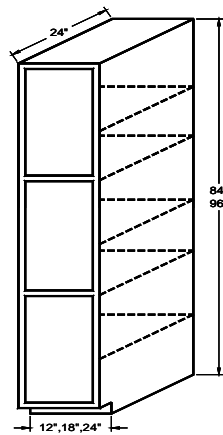

SPECIFY

1 Door, 1 Drawer, 1 Adj. Shelf

| | |
|--------|-----------|
| BBC30L | or BBC30R |
| BBC33L | or BBC33R |
| BBC36L | or BBC36R |
| BBC39L | or BBC39R |
| BBC42L | or BBC42R |

BASE CABINET SIDE DUMMY DOOR

Decorative False Door

| | |
|--------|--|
| BD2430 | |
|--------|--|

BASE EASY REACH -90 DEGREE/LAZY SUSAN/CORNER SINK

Lazy Susan (DCB)

Easy Reach (ER)

| | |
|---------|-------------------|
| DCB3312 | corner lazy susan |
| DCB3612 | corner lazy susan |
| ER3612 | corner easy reach |
| BCSF36 | corner sink base |
| DCB3312 | corner frame base |

Corner Sink Base (BCSF)

PANTRY CABINET/LINEN CABINET

3 or 6 Door, 5 Adj. Shelves

78" & 84"

| | |
|----------|--|
| VALC7818 | |
| VALC7821 | |
| WP128424 | |
| WP188424 | |
| WP248424 | |
| WP308424 | |
| WP368424 | |