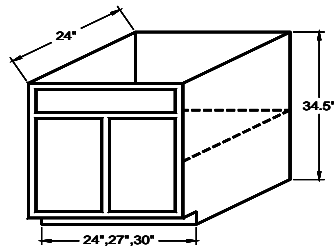

1 Door, 2 Adj. Shelves

30"

| | |
|---------|--|
| WDC2430 | |
| WDC2730 | |
| WDC3030 | |

36"

| | |
|---------|--|
| WDC2436 | |
| WDC2736 | |
| WDC3036 | |

42"

| | |
|---------|--|
| WDC2442 | |
| WDC2742 | |
| WDC3042 | |

BASE CABINETS - 24" DEEP

DOOR/DRAWER BASES

1 Door, 1 Drawer, 1 Adj. Shelf

| | |
|-----|--|
| B09 | |
| B12 | |
| B15 | |
| B18 | |
| B21 | |
| B24 | |

2 Door, 1 Drawer, 1 Adj. Shelf

| | |
|-----|--|
| B27 | |
| B30 | |

2 Door, 2 Drawer, 1 Adj. Shelf

| | |
|-----|--|
| B33 | |
| B36 | |
| B39 | |
| B42 | |

4 Door, 2 Drawer, 1 Adj. Shelf (not pictured)

| | |
|-----|--|
| B48 | |
|-----|--|

SINK AND RANGE BASES

2 Door, 1 False Drawerfront