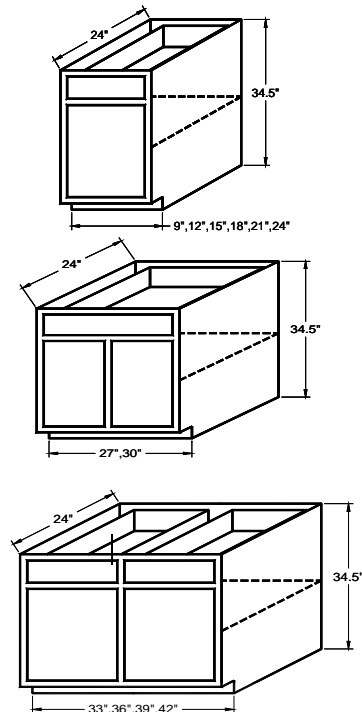

42"

| | |
|----------|-------------|
| WBC2442L | or WBC2442R |
| WBC2742L | or WBC2742R |
| WBC3042L | or WBC3042R |
| WBC3342L | or WBC3342R |
| WBC3642L | or WBC3642R |

30", 36" & 42" HIGH WALL DIAGONAL CORNER CABINETS

1 Door, 2 Adj. Shelves

30"

| | |
|---------|--|
| WDC2430 | |
| WDC2730 | |
| WDC3030 | |

36"

| | |
|---------|--|
| WDC2436 | |
| WDC2736 | |
| WDC3036 | |

42"

| | |
|---------|--|
| WDC2442 | |
| WDC2742 | |
| WDC3042 | |

BASE CABINETS - 24" DEEP

DOOR/DRAWER BASES

1 Door, 1 Drawer, 1 Adj. Shelf

| | |
|-----|--|
| B09 | |
| B12 | |
| B15 | |
| B18 | |
| B21 | |
| B24 | |

2 Door, 1 Drawer, 1 Adj. Shelf

| | |
|-----|--|
| B27 | |
| B30 | |

2 Door, 2 Drawer, 1 Adj. Shelf

| | |
|-----|--|
| B33 | |
| B36 | |
| B39 | |
| B42 | |

4 Door, 2 Drawer, 1 Adj. Shelf (not pictured)

| | |
|-----|--|
| B48 | |
|-----|--|

SINK AND RANGE BASES

2 Door, 1 False Drawerfront