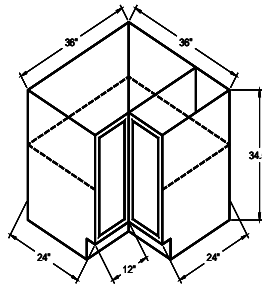

Decorative False Door

| | |
|--------|--|
| BD2430 | |
|--------|--|

BASE EASY REACH -90 DEGREE/LAZY SUSAN/CORNER SINK

Lazy Susan (DCB)

Easy Reach (ER)

| | |
|---------|-------------------|
| DCB3312 | corner lazy susan |
| DCB3612 | corner lazy susan |
| ER3612 | corner easy reach |
| BCSF36 | corner sink base |
| DCB3312 | corner frame base |

Corner Sink Base (BCSF)

PANTRY CABINET/LINEN CABINET

3 or 6 Door, 5 Adj. Shelves

78" & 84"

| | |
|----------|--|
| VALC7818 | |
| VALC7821 | |
| WP128424 | |
| WP188424 | |
| WP248424 | |
| WP308424 | |
| WP368424 | |