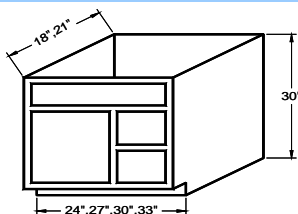

1 DOOR VANITY CABINETS-Working Drawers

18" & 21" deep- 1 door

1 Door, 2 Drawer, 1 False Drawerfront	
VSD2418	
VSD3018	
VSD2421	
VSD2721	
VSD3021	
VSD3321