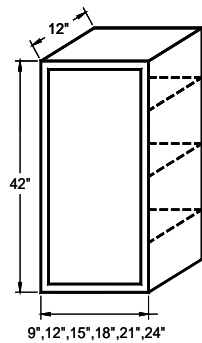

2 Door, 2 Adj. Shelves

| 30" H | |
|-------|--|
| W2730 | |
| W3030 | |
| W3330 | |
| W3630 | |
| W3930 | |

| 36" H | |
|-------|--|
| W2736 | |
| W3036 | |
| W3336 | |
| W3636 | |
| W3936 | |

27", 30", 33", 36", 39"

WALL CABINET SIDE DUMMY DOOR 30", 36" & 42" HIGH Decorative False Door

| | |
|--------|--|
| WD1230 | |
| WD1236 | |
| WD1242 | |

30" HIGH WALL CABINETS- 3 & 4 DOOR

30" H

4 Door- 2 Full Height & 2 Partial; 1 Open Center Shelf

| | |
|----------|--|
| W4230SET | |
| W4830SET | |
| W5430SET | |
| W6030SET | |

42", 48", 54", 60"

42" HIGH WALL CABINETS

42" H

1 Door, 3 Adj. Shelves

| | |
|-------|--|
| W0942 | |
| W1242 | |
| W1542 | |
| W1842 | |
| W2142 | |
| W2442 | |

1 Door, 2 Adj. Shelves

30"

| | |
|----------|-------------|
| WBC2430L | or WBC2430R |
| WBC2730L | or WBC2730R |
| WBC3030L | or WBC3030R |
| WBC3330L | or WBC3330R |
| WBC3630L | or WBC3630R |

36"

| | |
|----------|-------------|
| WBC2436L | or WBC2436R |
| WBC2736L | or WBC2736R |
| WBC3036L | or WBC3036R |
| WBC3336L | or WBC3336R |
| WBC3636L | or WBC3636R |