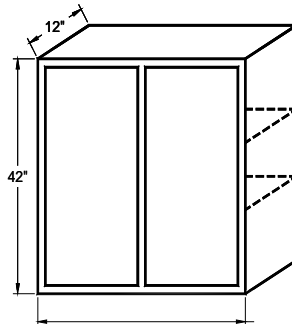

1 Door, 3 Adj. Shelves

W0942	
W1242	
W1542	
W1842	
W2142	
W2442	

9", 12", 15", 18", 21", 24"