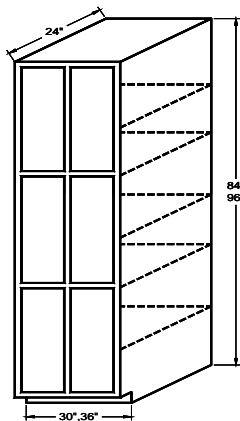

SPECIFY

1 Door, 1 Drawer, 1 Adj. Shelf

| | |
|--------|-----------|
| BBC30L | or BBC30R |
| BBC33L | or BBC33R |
| BBC36L | or BBC36R |
| BBC39L | or BBC39R |
| BBC42L | or BBC42R |

BASE CABINET SIDE DUMMY DOOR

Decorative False Door

| | |
|--------|--|
| BD2430 | |
|--------|--|

BASE EASY REACH -90 DEGREE/LAZY SUSAN/CORNER SINK

Lazy Susan (DCB)

Easy Reach (ER)

| | |
|---------|-------------------|
| DCB3312 | corner lazy susan |
| DCB3612 | corner lazy susan |
| ER3612 | corner easy reach |
| BCSF36 | corner sink base |
| DCB3312 | corner frame base |

Corner Sink Base (BCSF)

PANTRY CABINET/LINEN CABINET

3 or 6 Door, 5 Adj. Shelves

78" & 84"

| | |
|----------|--|
| VALC7818 | |
| VALC7821 | |
| WP128424 | |
| WP188424 | |
| WP248424 | |
| WP308424 | |
| WP368424 | |