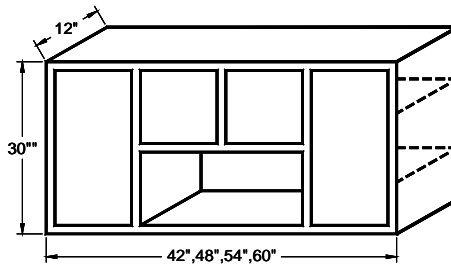

2 Door, 2 Adj. Shelves

| 30" H | |
|-------|--|
| W2730 | |
| W3030 | |
| W3330 | |
| W3630 | |
| W3930 | |

| 36" H | |
|-------|--|
| W2736 | |
| W3036 | |
| W3336 | |
| W3636 | |
| W3936 | |

27", 30", 33", 36", 39"

WALL CABINET SIDE DUMMY DOOR 30", 36" & 42" HIGH Decorative False Door

| | |
|--------|--|
| WD1230 | |
| WD1236 | |
| WD1242 | |

30" HIGH WALL CABINETS- 3 & 4 DOOR

30" H

4 Door- 2 Full Height & 2 Partial; 1 Open Center Shelf