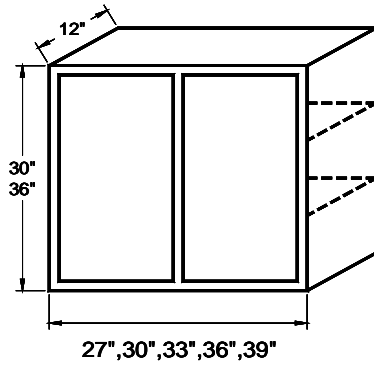

CABINET LIST

| Description | Item No. | Notes |
|---|----------------|----------------------------|
| WALL CABINETS - 12" DEEP UNLESS SPECIFIED | | |
| 12", 15", 18" & 21" HIGH WALL CABINETS | | |
|  <p>1 Door, No Shelf</p> | 12" H | |
| | W2412 | |
| | W3012 | |
| | W3312 | |
| | W3612 W3912 | |
| | 15" H | |
| | W2415 | |
| | W3015 | |
| | W3315 | |
| | W3615 | |
| | 18" H | |
| | W2118 | only in 18"H |
| | W2418 | |
| | W3018 | |
| | W3318 | |
| | W3618 | |
| | 21" H | |
| | W3021 | |
| | W3321 | |
| | W3621 | |
| 24" HIGH WALL CABINETS | | |
| | 24" H | |
| | | 2 door, 1 adjustable shelf |
|  | W2424 | 1 door |
| | W2724 | |
| | W3024 | |
| | W3324 | |
| | W3624 | |
| | W3924 | |
| WALL WITH 24" DEEP | | |
| (REFRIGERATOR WALL CABINETS- 2 Door, No Shelf) | | |
|  | 24" D | |
| | WR361224 | |
| | WR301524 | |
| | WR331524 | |
| | WR361524 | |
| | WR361824 | |
| | WR362124 | |
| | WR362424 | |
| 30" & 36" HIGH WALL CABINETS | | |
| | 30" H | |
| | | 1 Door, 2 Adj. Shelves |
|  | W0930 | |
| | W1230 | |
| | W1530 | |
| | W1830 | |
| | W2130 | |
| | W2430 | |
| | 36" H | |
| | W0936 | |
| | W1236 | |
| | W1536 | |
| | W1836 | |
| | W2136 | |
| | W2436 | |

2 Door, 2 Adj. Shelves

| 30" H | |
|-------|--|
| W2730 | |
| W3030 | |
| W3330 | |
| W3630 | |
| W3930 | |

| 36" H | |
|-------|--|
| W2736 | |
| W3036 | |
| W3336 | |
| W3636 | |
| W3936 | |

27", 30", 33", 36", 39"

WALL CABINET SIDE DUMMY DOOR 30", 36" & 42" HIGH Decorative False Door

| | |
|--------|--|
| WD1230 | |
| WD1236 | |
| WD1242 | |

30" HIGH WALL CABINETS- 3 & 4 DOOR

30" H

4 Door- 2 Full Height & 2 Partial; 1 Open Center Shelf