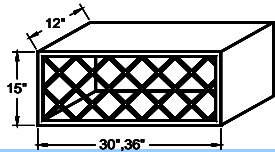

SPECIALTY CABINETS

WALL WINE RACK

WWR3015	
WWR3615