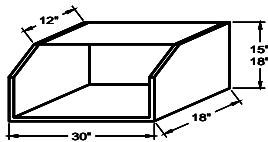

96"

| | |
|--------|--|
| OC3096 | |
| OC3396 | |

SPECIALTY CABINETS

WALL WINE RACK

| | |
|---------|--|
| WWR3015 | |
| WWR3615 | |

WALL PLATE RACK

| | |
|---------|--|
| WWP3015 | |
| WWP3615 | |

WALL MICROWAVE CABINET