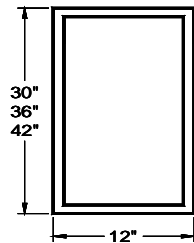

CABINET LIST

| Description | Item No. | Notes |
|---|----------------|----------------------------|
| WALL CABINETS - 12" DEEP UNLESS SPECIFIED | | |
| 12", 15", 18" & 21" HIGH WALL CABINETS | | |
|  <p>1 Door, No Shelf</p> | 12" H | |
| | W2412 | |
| | W3012 | |
| | W3312 | |
| | W3612 W3912 | |
| | 15" H | |
| | W2415 | |
| | W3015 | |
| | W3315 | |
| | W3615 | |
| | 18" H | |
| | W2118 | only in 18"H |
| | W2418 | |
| | W3018 | |
| | W3318 | |
| | W3618 | |
| | 21" H | |
| | W3021 | |
| | W3321 | |
| | W3621 | |
| 24" HIGH WALL CABINETS | | |
| | 24" H | |
| | | 2 door, 1 adjustable shelf |
|  | W2424 | 1 door |
| | W2724 | |
| | W3024 | |
| | W3324 | |
| | W3624 | |
| | W3924 | |
| WALL WITH 24" DEEP | | |
| (REFRIGERATOR WALL CABINETS- 2 Door, No Shelf) | | |
|  | 24" D | |
| | WR361224 | |
| | WR301524 | |
| | WR331524 | |
| | WR361524 | |
| | WR361824 | |
| | WR362124 | |
| | WR362424 | |
| 30" & 36" HIGH WALL CABINETS | | |
| | 30" H | |
| | | 1 Door, 2 Adj. Shelves |
|  | W0930 | |
| | W1230 | |
| | W1530 | |
| | W1830 | |
| | W2130 | |
| | W2430 | |
| | 36" H | |
| | W0936 | |
| | W1236 | |
| | W1536 | |
| | W1836 | |
| | W2136 | |
| | W2436 | |

2 Door, 2 Adj. Shelves

| 30" H | |
|-------|--|
| W2730 | |
| W3030 | |
| W3330 | |
| W3630 | |
| W3930 | |

| 36" H | |
|-------|--|
| W2736 | |
| W3036 | |
| W3336 | |
| W3636 | |
| W3936 | |

27", 30", 33", 36", 39"

WALL CABINET SIDE DUMMY DOOR 30", 36" & 42" HIGH Decorative False Door

| | |
|--------|--|
| WD1230 | |
| WD1236 | |
| WD1242 | |

30" HIGH WALL CABINETS- 3 & 4 DOOR

30" H

4 Door- 2 Full Height & 2 Partial; 1 Open Center Shelf