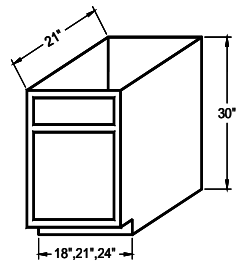

VANITY CABINETS 30" H

1 & 2 DOOR VANITY CABINETS- False Drawers

1 Door, 1 False Drawerfront