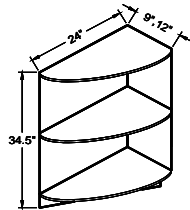

BASE OPEN SHELF UNITS/SPICE CABINET