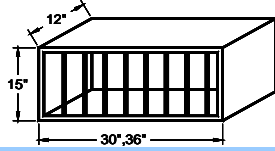

96"

| | |
|--------|--|
| OC3096 | |
| OC3396 | |

SPECIALTY CABINETS

WALL WINE RACK

| | |
|---------|--|
| WWR3015 | |
| WWR3615 | |

WALL PLATE RACK

| | |
|---------|--|
| WWP3015 | |
| WWP3615 | |

WALL MICROWAVE CABINET