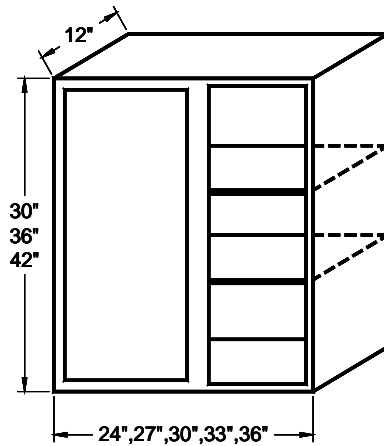

WALL CABINET SIDE DUMMY DOOR 30", 36" & 42" HIGH Decorative False Door

| | |
|--------|--|
| WD1230 | |
| WD1236 | |
| WD1242 | |

30" HIGH WALL CABINETS- 3 & 4 DOOR

30" H

4 Door- 2 Full Height & 2 Partial; 1 Open Center Shelf

| | |
|----------|--|
| W4230SET | |
| W4830SET | |
| W5430SET | |
| W6030SET | |

42", 48", 54", 60"

42" HIGH WALL CABINETS

42" H

1 Door, 3 Adj. Shelves

| | |
|-------|--|
| W0942 | |
| W1242 | |
| W1542 | |
| W1842 | |
| W2142 | |
| W2442 | |

9", 12", 15", 18", 21", 24"

2 Door, 3 Adj. Shelves

| | |
|-------|--|
| W2742 | |
| W3042 | |
| W3342 | |
| W3642 | |
| W3942 | |

27", 30", 33", 36", 39"

30", 36" & 42" HIGH WALL BLIND CORNER CABINETS

SPECIFY

1 Door, 2 Adj. Shelves

30"

| | |
|----------|-------------|
| WBC2430L | or WBC2430R |
| WBC2730L | or WBC2730R |
| WBC3030L | or WBC3030R |
| WBC3330L | or WBC3330R |
| WBC3630L | or WBC3630R |

36"

| | |
|----------|-------------|
| WBC2436L | or WBC2436R |
| WBC2736L | or WBC2736R |
| WBC3036L | or WBC3036R |
| WBC3336L | or WBC3336R |
| WBC3636L | or WBC3636R |